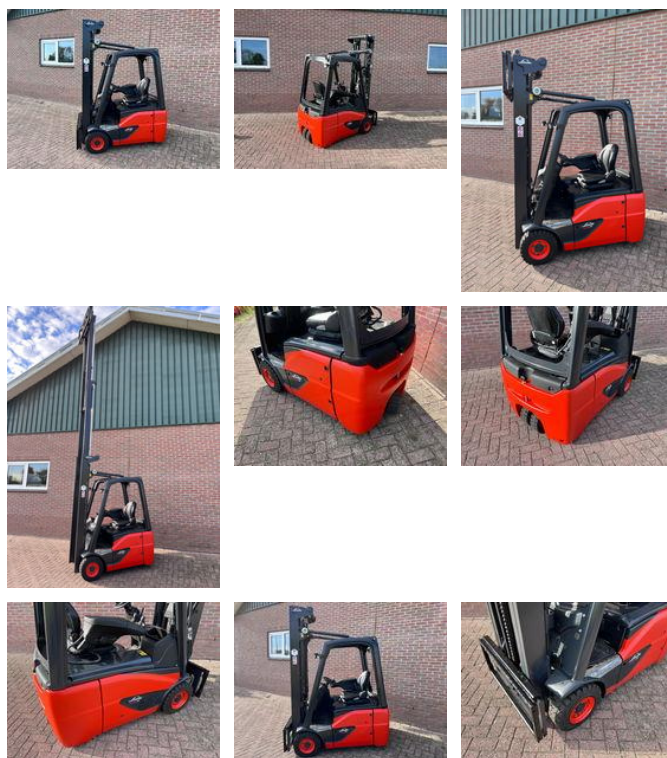

Linde E16C. (Verkocht)

General features

Brand	Linde
Subcategory	Forklift
Construction year	2017
operatingHours	6500
Condition	Used
ceMarking	1

Characteristics

Cabin	half_open
liftingCapacity	1.600kg

liftingHeight

5.400mm

mastType

triplex

Linde E16C. (Verkocht)

Accessories