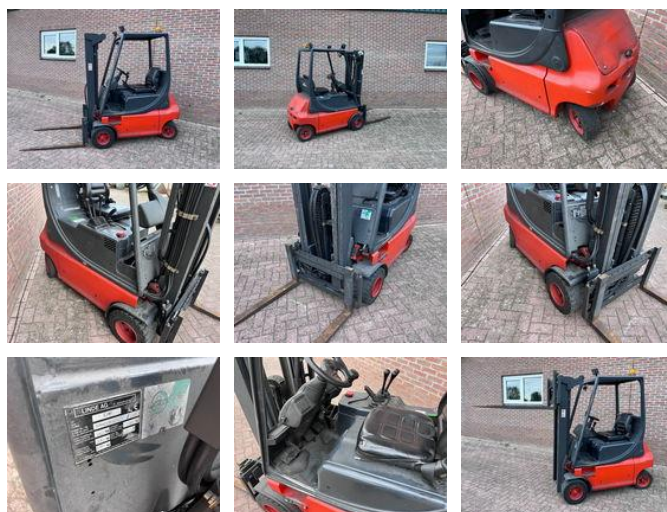

Linde E18 P heftruck (1800 kg !)

General features

Brand	Linde
Subcategory	Forklift
Condition	Used
General condition	Very good

Linde E18 P heftruck (1800 kg !)

Accessories