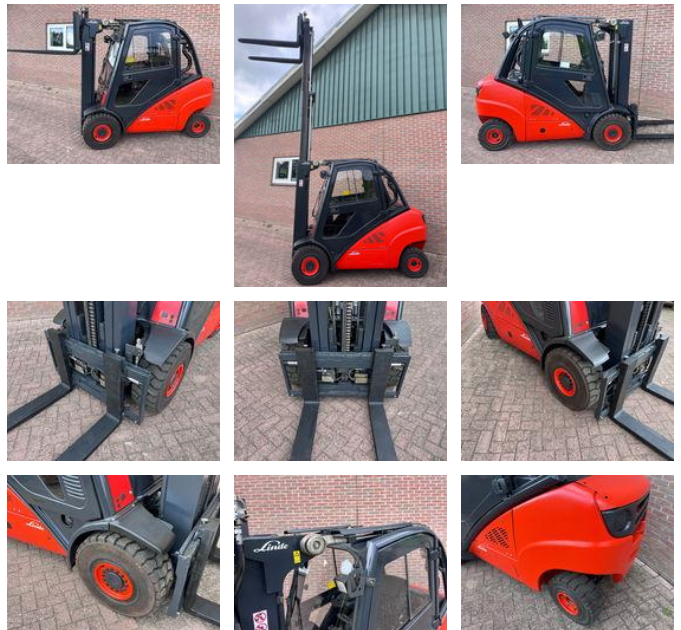

## Linde H35d-01 heftruck (diesel)

### General features

Brand	Linde
Subcategory	Forklift
Construction year	2012
operatingHours	12000
Color	orange
Condition	Used
General condition	Good
ceMarking	1

### Characteristics

liftingCapacity	3.500kg
liftingHeight	4.700mm
mastType	triplex