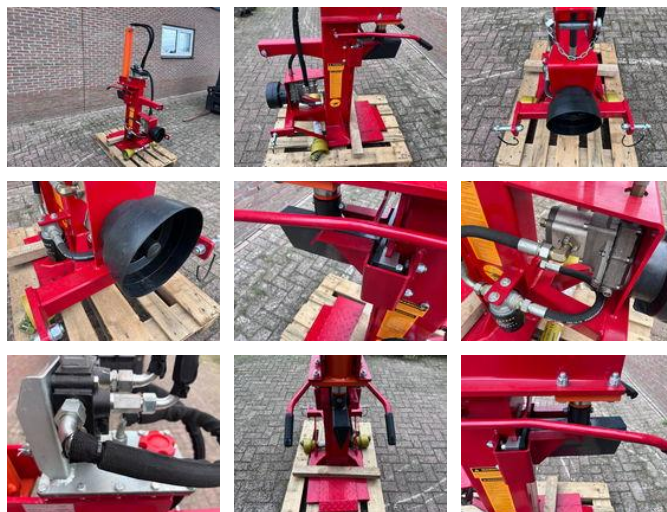

## Overige P22T houtkloofmachine (3-punts)

### General features

Brand	Overige
Subcategory	Wood splitter-cutter
Color	red
Condition	Used
General condition	Very good

# Overige P22T houtkloofmachine (3-punts)

Accessories